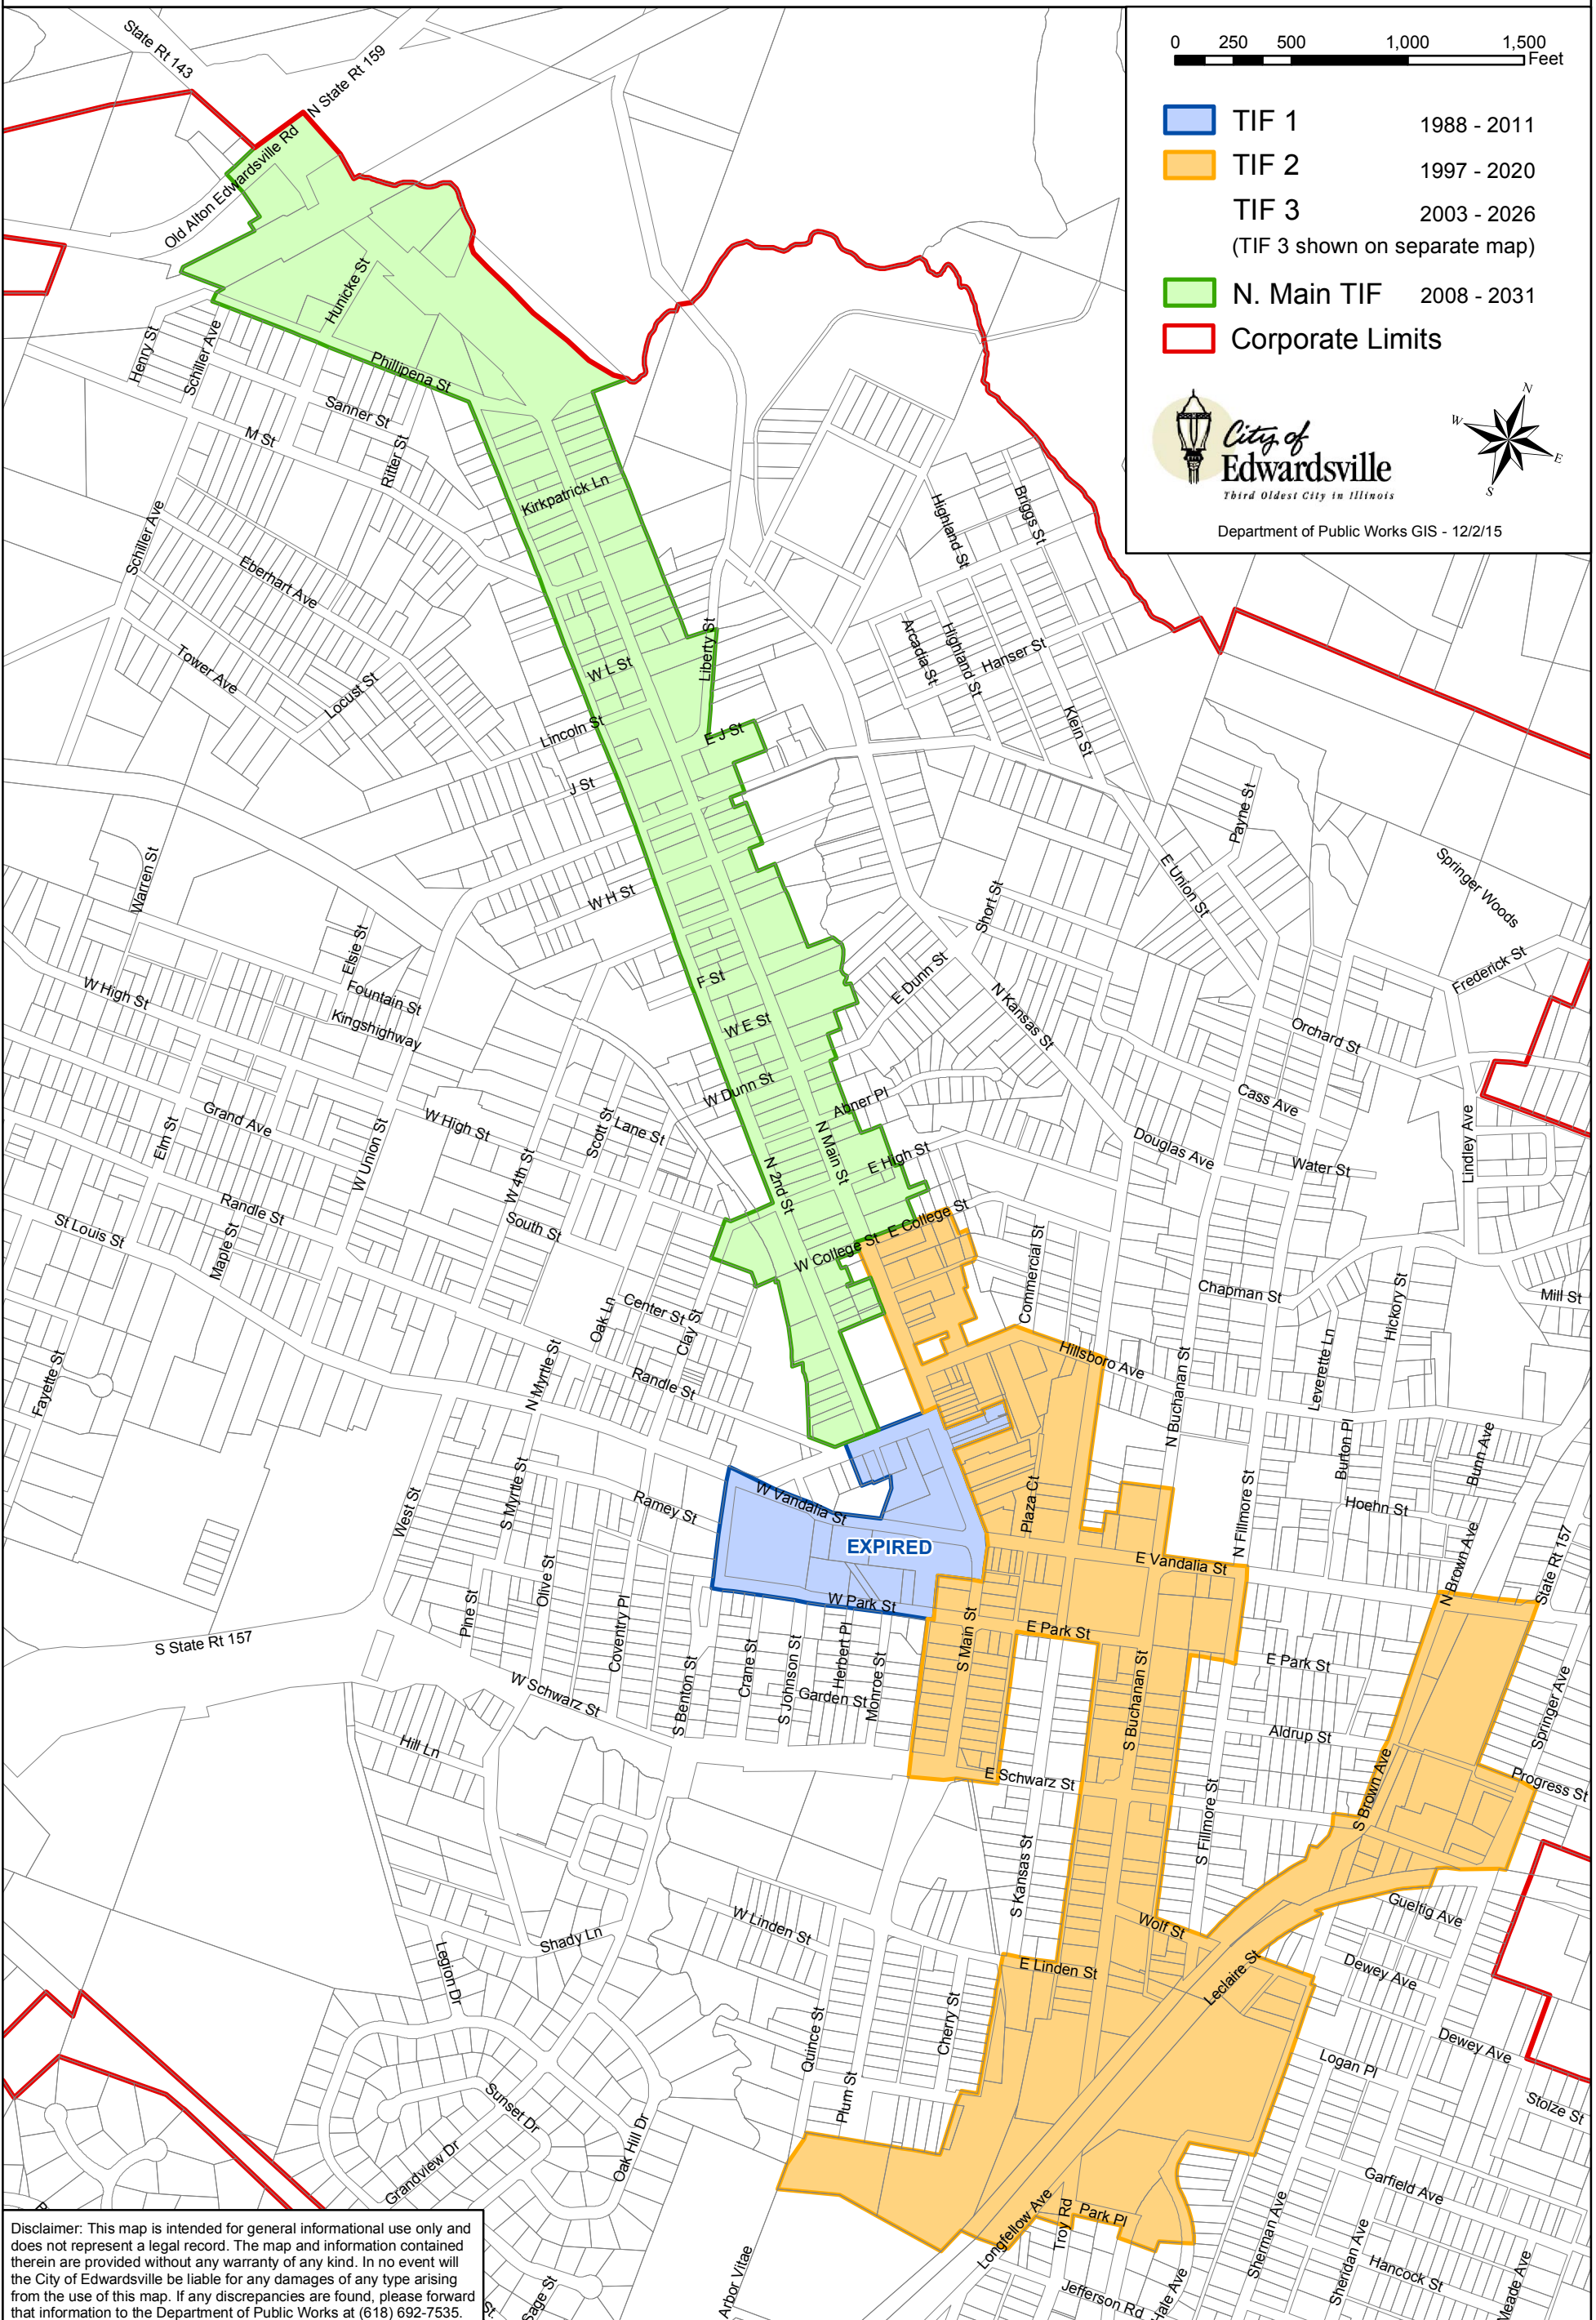

Edwardsville TIF Districts

- TIF 1 1988 - 2011
- TIF 2 1997 - 2020
- TIF 3 2003 - 2026
(TIF 3 shown on separate map)
- N. Main TIF 2008 - 2031
- Corporate Limits

Department of Public Works GIS - 12/2/15

Disclaimer: This map is intended for general informational use only and does not represent a legal record. The map and information contained therein are provided without any warranty of any kind. In no event will the City of Edwardsville be liable for any damages of any type arising from the use of this map. If any discrepancies are found, please forward that information to the Department of Public Works at (618) 692-7535.